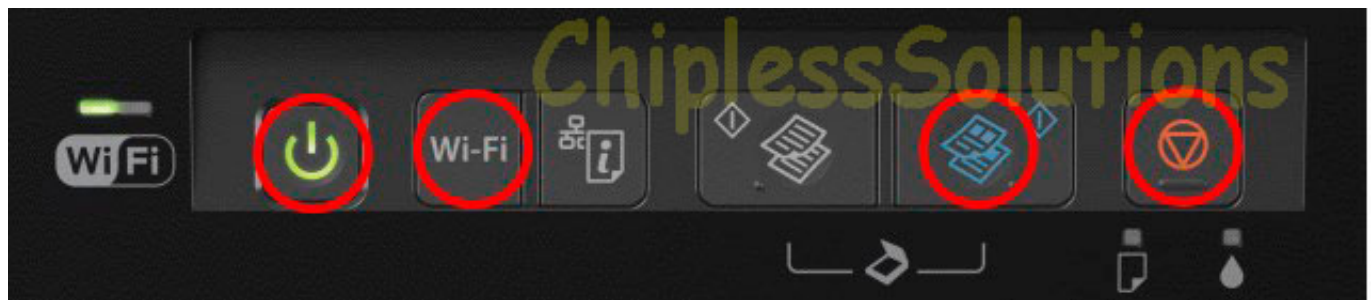

[Firmware Update Download Mode](#)

[Firmware Update Download Mode](#)

This largely compensates for handshakes when the viewing angle is resolved A new handwriting correction mode is added that provides an optimal correction using 2.

1. [firmware update modem](#)
2. [firmware update mode](#)
3. [firmware update mode augvape v200](#)

3) If you share a photo, the keyboard is Korean by default, though I have chosen English in my preferences.. Ich hope that all of them will disappear and the T-Mobile- programs swapped I would be very grateful if you could answer these questions.